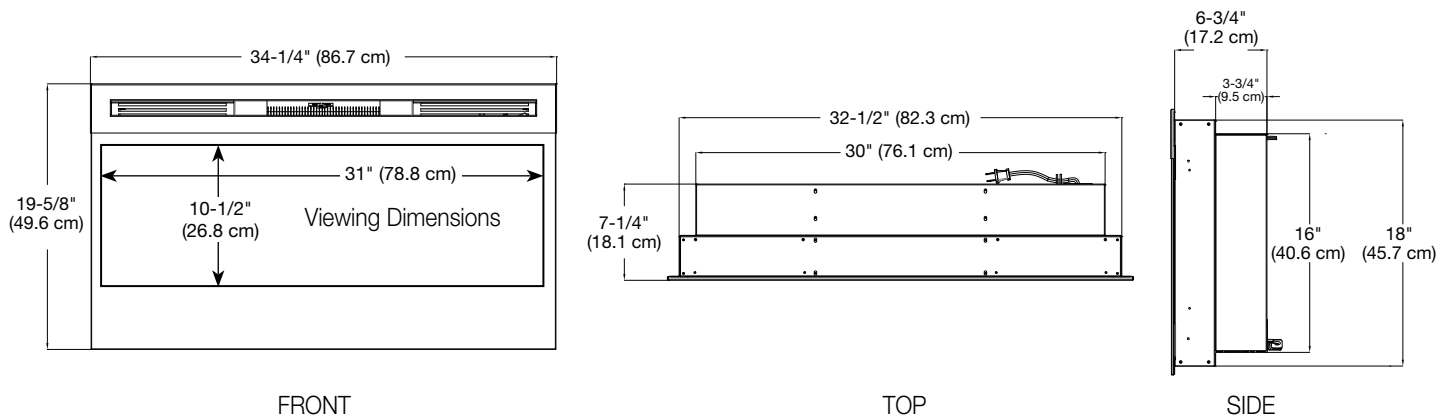

| Model # | Description | Lbs / Kg | UPC | Qty.* | Carton Dimensions (WxHxD) | | Cube | |
|-------------|--|-----------|---------------|-------|---------------------------|---------------------|------|-----|
| | | | | | Inches | cm | ft³ | m³ |
| BLF3451 | Wall-mount fireplace | 60 / 27.2 | 781052 098763 | 2 yr. | 39 x 23-1/4 x 13 | 99.1 x 58.9 x 33 | 6.8 | 0.2 |
| LF34DWS-KIT | 34" Driftwood and River Rock Accessory Kit | 6.1 / 2.7 | 781052 102835 | | 33-1/4 x 4-7/8 x 8-1/8 | 84.5 x 12.45 x 20.6 | | |

Specifications, finishes and dimensions are subject to change. *Limited warranty. ©2017 Dimplex North America Limited.

SE-021-R02-111517

Prism Series

34" Linear Electric Fireplace

BLF3451

Product Dimensions:

Framing Dimensions

3 Mounting Options

ON WALL

Must mount to a minimum of two (2) wall studs

PARTIAL RECESSED

2 X 4 Framing
 Framing dimensions:
 30-1/2" (77.5 cm) W x
 16-1/2" (41.9 cm) H

FULLY RECESSED

2 X 8 Framing
 Framing dimensions:
 33" (83.8 cm) W x
 18-1/2" (47 cm) H