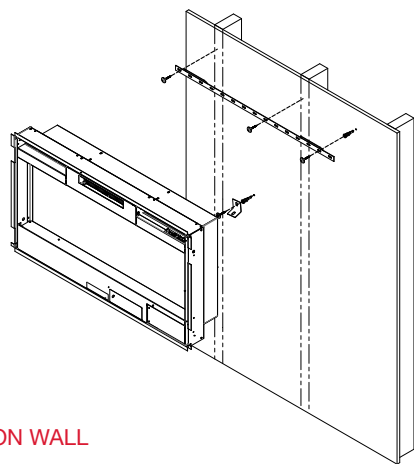

Framing Dimensions

3 Mounting Options

ON WALL

Must mount to a minimum of two (2) wall studs

PARTIAL RECESSED

2 X 4 Framing
 Framing dimensions:
 30-1/2" (77.5 cm) W x
 16-1/2" (41.9 cm) H

FULLY RECESSED

2 X 8 Framing
 Framing dimensions:
 33" (83.8 cm) W x
 18-1/2" (47 cm) H